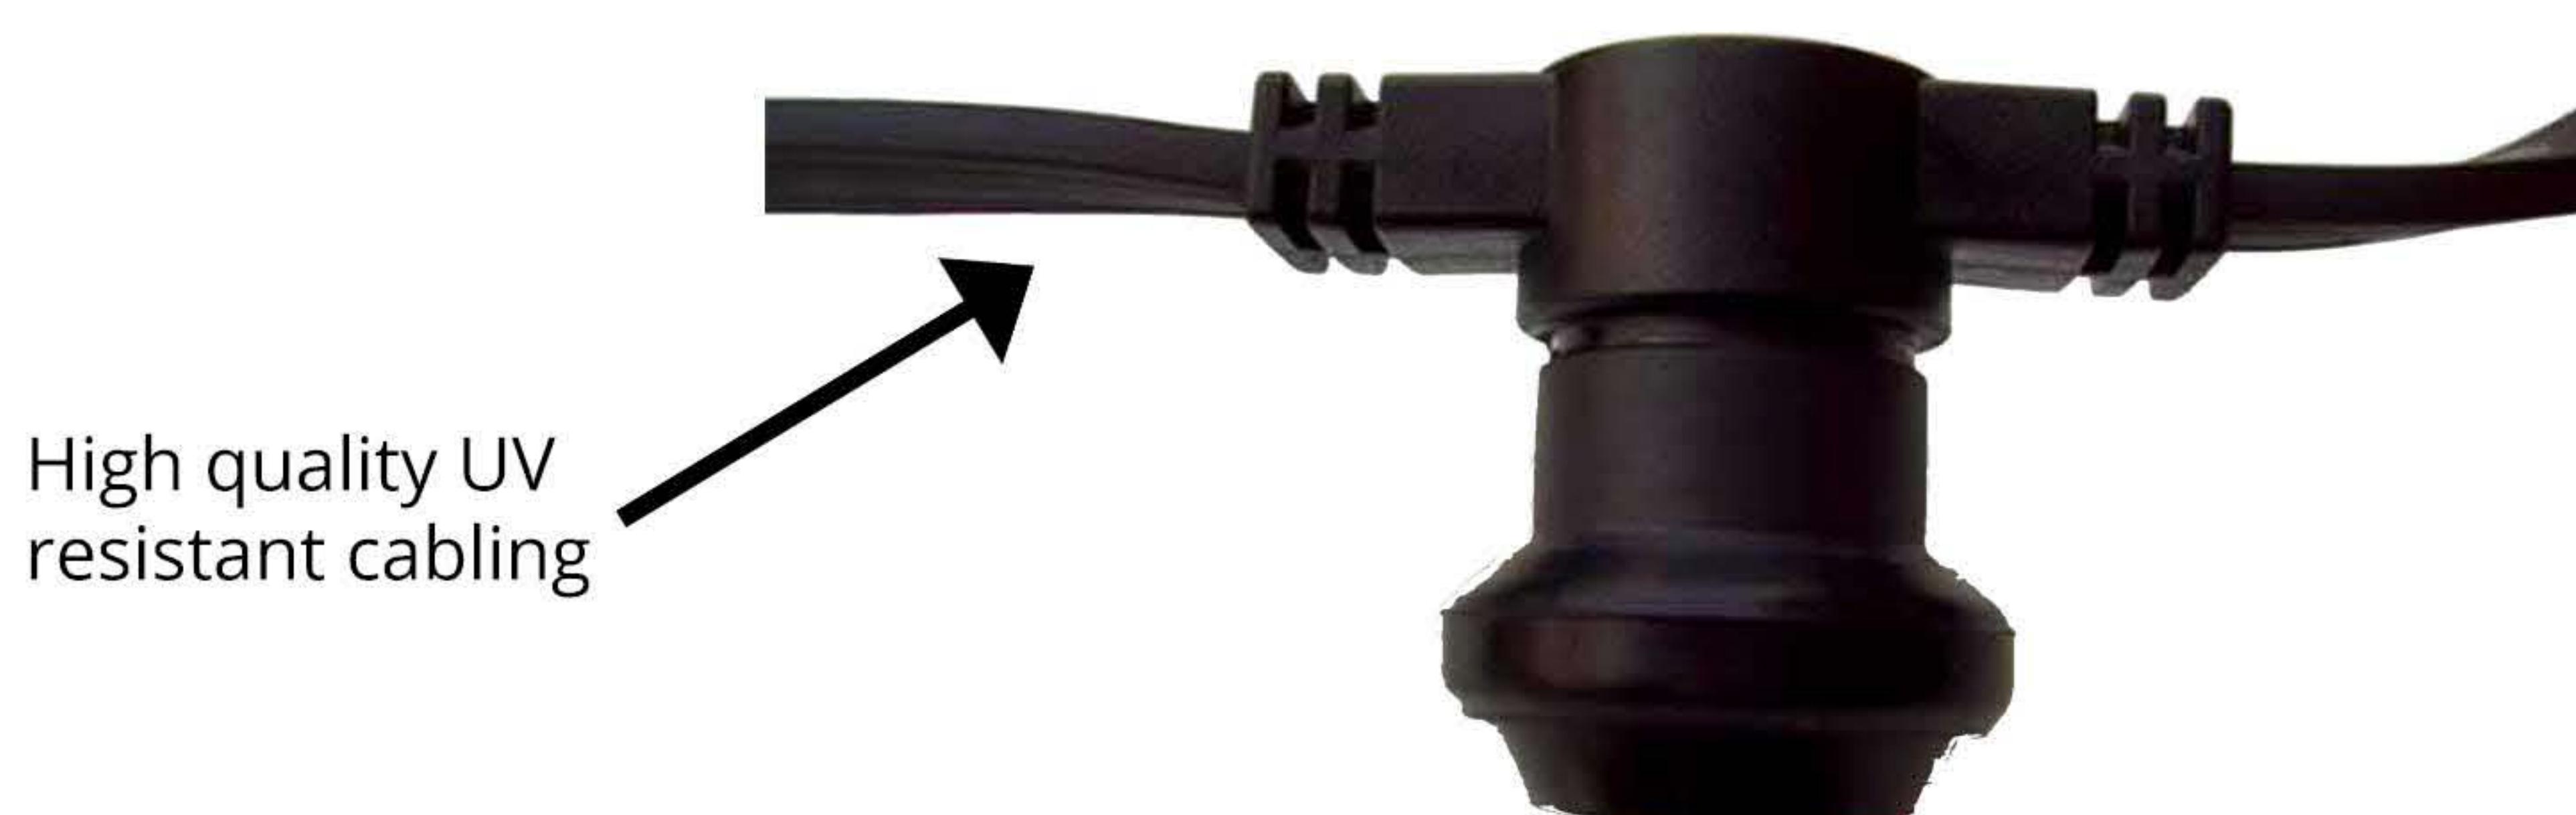

Product Description: Warm White Opal Festoon Lights

Opal festoon lights on 10 metres long black cable with 20 warm white LED bulbs. This set of festoon lights is weatherproof and inter-connectable that allows you to connect up to 4 sets together with a 20W transformer and up to 5 sets together with a 40W transformer. Come with a male and female connector to connect the sets to each other. Perfect for both indoors and outdoors use and specially designed to use in garden, for parties, events, festivals, weddings and all year round occasions.

Product Specifications

- | | | |
|--|---|--------------------------------------|
| • Power Input:
24V | • Number of Bulbs:
20 Warm White | • Length:
10 Metre. |
| • Space Between Bulbs:
50CM | • Cable Colour:
Black | • Standards:
CE Standards. |
| • Environment:
Weatherproof - IP44 | • Conectors:
Male & Female | • Maintenance:
Minimal |
| • Connectable:
Yes | • Power Source:
Transformer (Sold Separately) | • Bulb Type:
Opal |