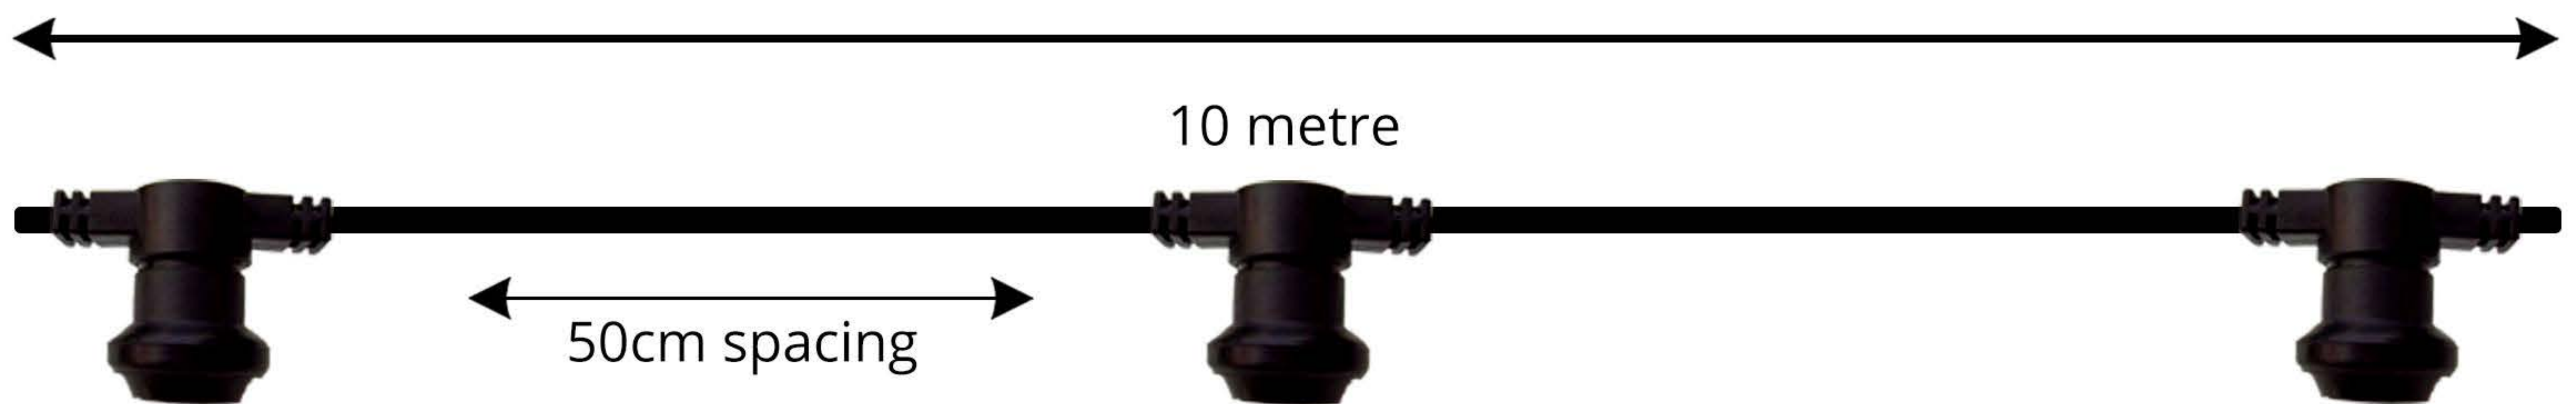

Product Specifications

•Power Input: 24V	•Number of Bulbs: 20 Warm White	•Length: 10 Metre.
•Space Between Bulbs: 50CM	•Cable Colour: Black	•Standards: CE Standards.
•Environment: Weatherproof - IP44	•Conectors: Male & Female	•Maintenance: Minimal
•Connectable: Yes	•Power Source: Transformer (Sold Separately)	•Bulb Type: Opal

Dimensions

This product is classed as Electrical or Electronic equipment and should not be disposed with other household or commercial waste at the end of its useful life. The goods must be disposed according to your local council guidelines.